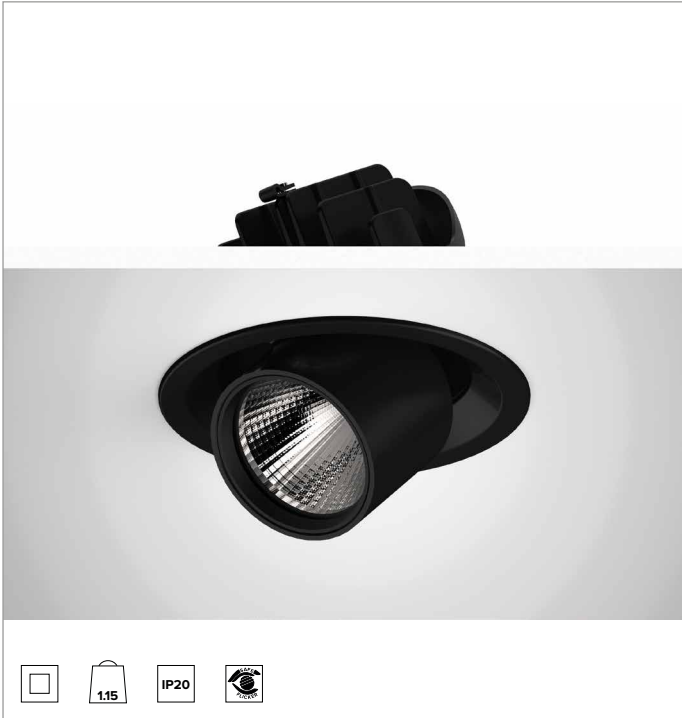

1T9183EL | CTEVO EXTRACTABLE 162

Recessed extractable LED projector

		4000K	H(m)	D(m)	Emax(lx)
		Ra90			47°
		Fixture Power	55W	1	0.87 9724
		Source Flux	6926lm	2	1.74 2431
		Fixture Flux	5571lm	3	2.61 1080
		Efficacy	101lm/W	4	3.48 608
TS1317	Imax=1407cd/klm	Imax	9744cd	5	4.34 389

CCT nominal: 4000K

Lifetime (L80/B10): >50000h tq +25°C

ILLUMINOTECHNICAL CHARACTERISTICS

MWFL - precision optics with a black silicone cut off ring. Convex faceted highly reflective anodised aluminium reflector and a holographic diffusion filter. UGR<19 (EN 12464-1).

Optic: REFLECTOR

Beam angles: MWFL

Optical efficiency: 80%

Fixture flux: 5571lm

Luminous efficacy: 101lm/W

Photobiological safety: Compliant with RG1 low risk group

MECHANICAL CHARACTERISTICS

Die-cast black painted anodised aluminium body and dissipator. Friction rotation system on hinges with adjustability of the fixture from -25°/+75° on a vertical plane and can be manually aimed to 355° on a horizontal plane. Trim version with an integrated black ring.

Colour and finish: Deep black

Weight: 1.15Kg

Degree of protection: IP20

ELECTRICAL CHARACTERISTICS

Integrated electronic ON-OFF driver.

Fixture Power: 55W

Power supply: 220-240Vac 50/60Hz

Insulation Class: CLASS 2