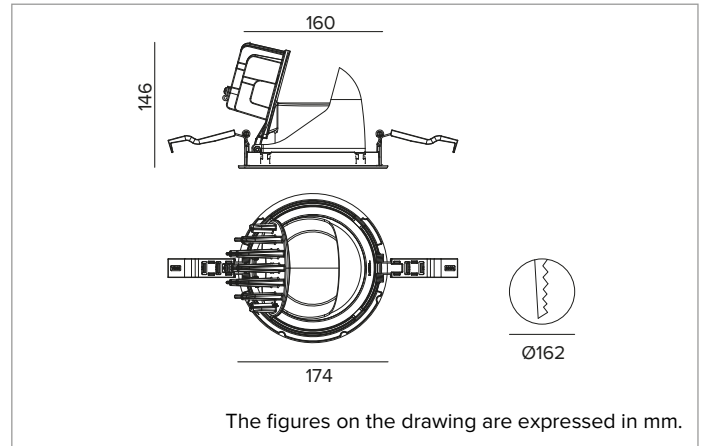

1T9183EL | CTEVO EXTRACTABLE 162

Recessed extractable LED projector

		4000K	H(m)	D(m)	Emax(lx)
		Ra90			47°
		Fixture Power	55W	1	0.87 9724
		Source Flux	6926lm	2	1.74 2431
		Fixture Flux	5571lm	3	2.61 1080
		Efficacy	101lm/W	4	3.48 608
TS1317	Imax=1407cd/klm	Imax	9744cd	5	4.34 389